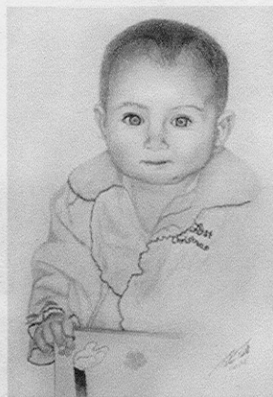

8 hrs $300

Time shown is actual sketch time only. Add 2-4 hours for composing, editing original image and add 1-2 hrs if computer color enhanced.