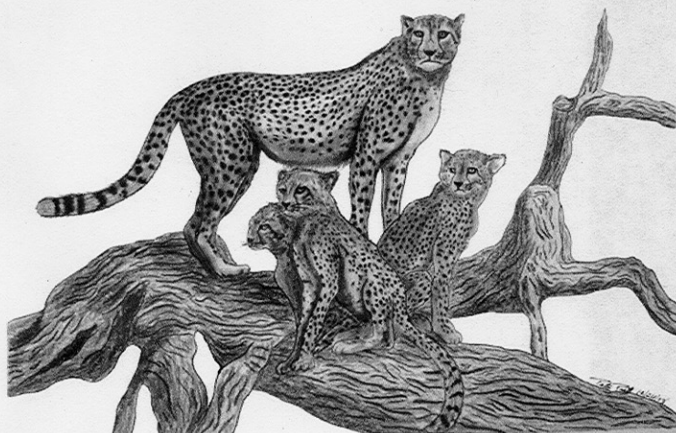

12 hrs $450

Time shown is actual sketch time only. Add 2-4 hours for composing, editing original image and add 1-2 hrs if computer color enhanced.