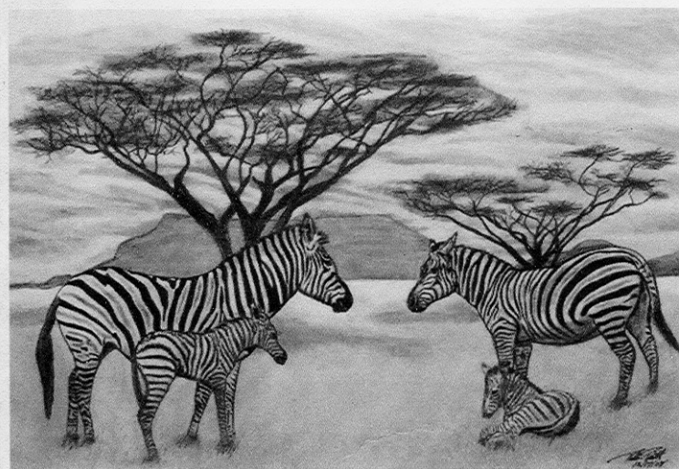

15 hrs $550

Time shown is actual sketch time only. Add 2-4 hours for composing, editing original image and add 1-2 hrs if computer color enhanced.